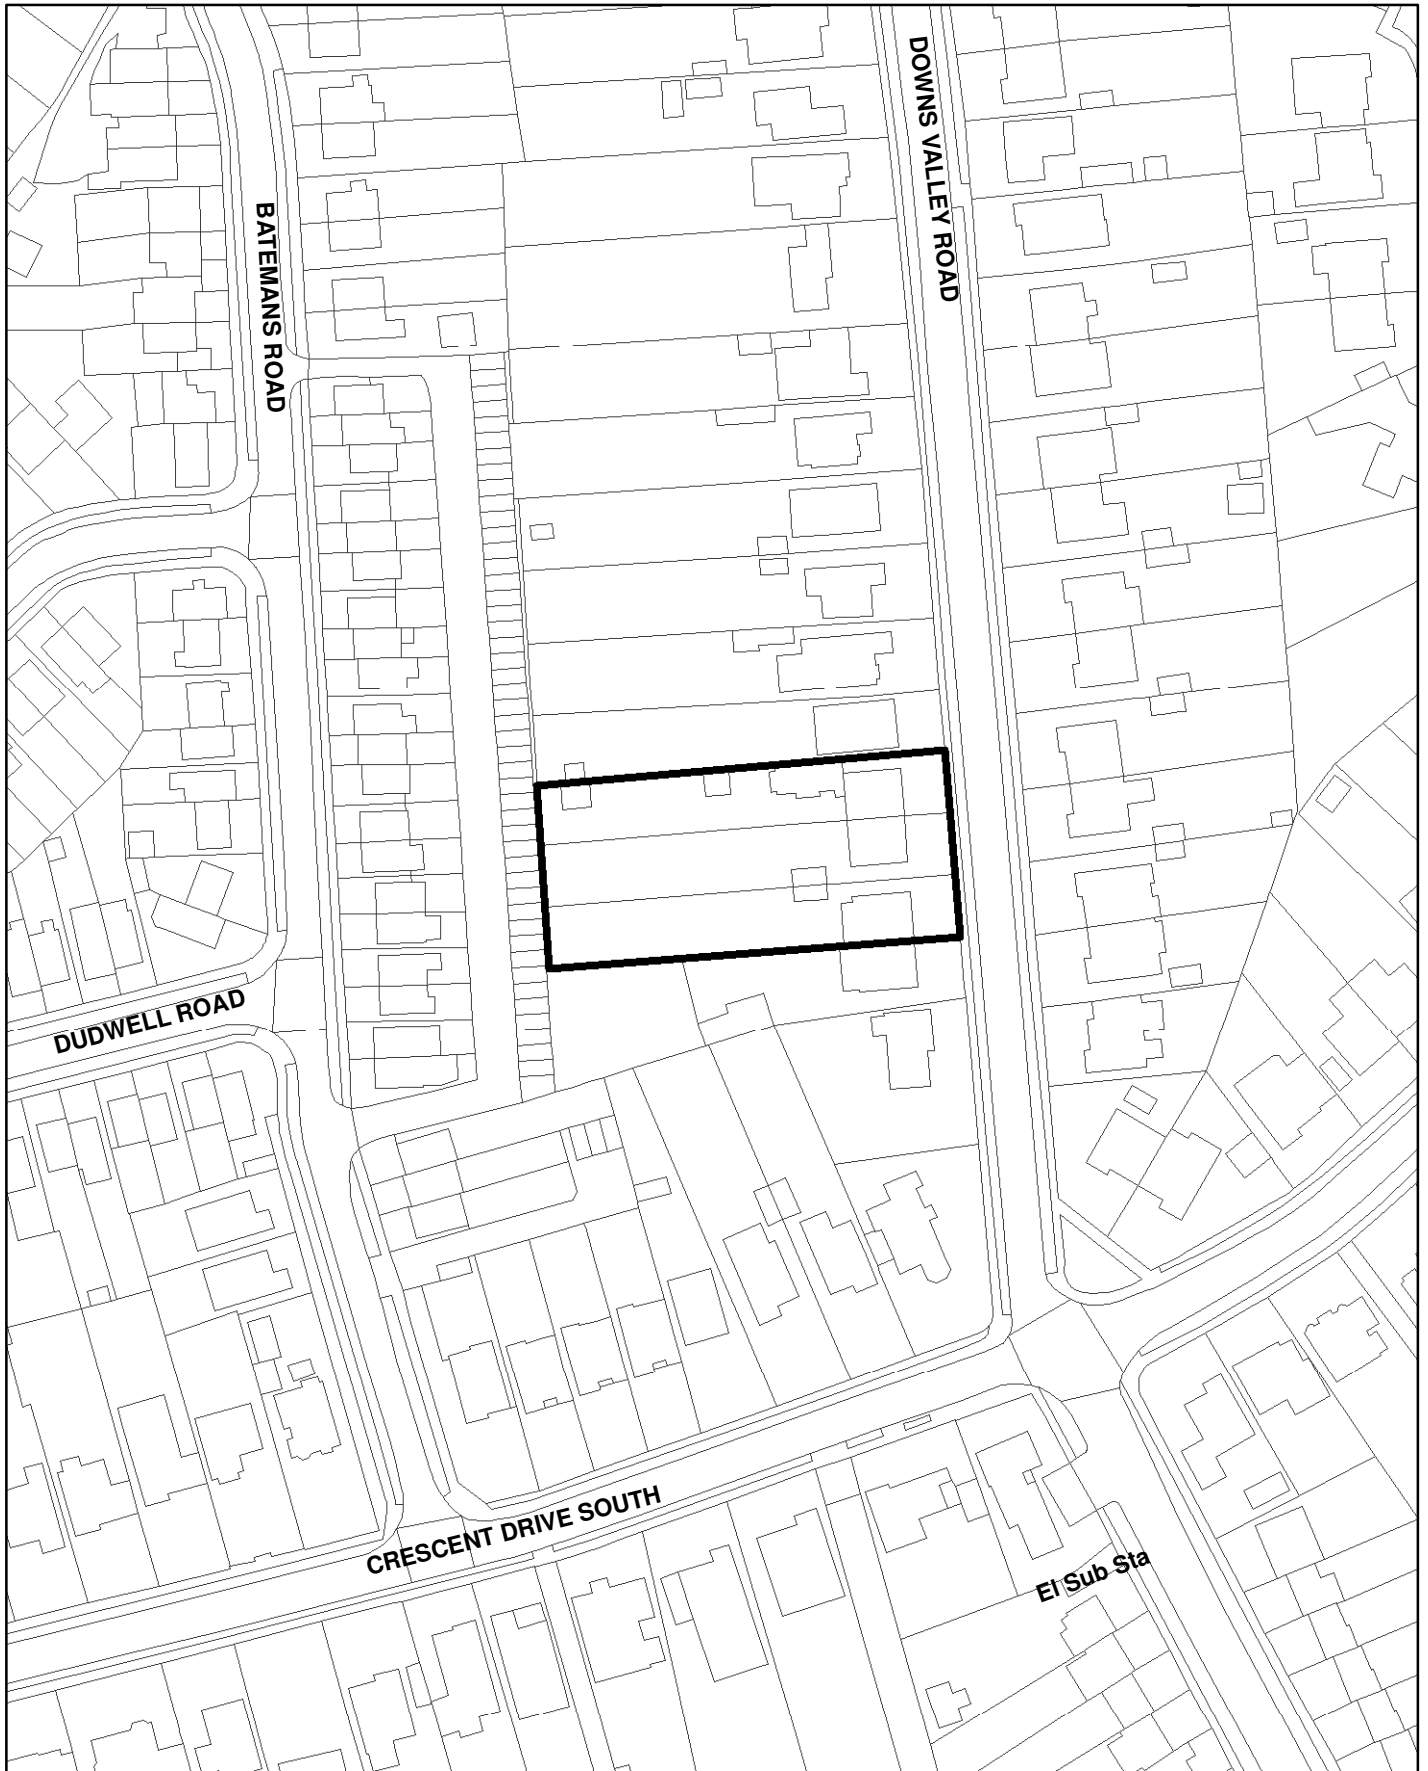

BH2018/02558 106, 108 & 110 Downs Valley Road

Scale: 1:1,250

(c) Crown Copyright. All rights reserved. Licence: 100020999, Brighton & Hove City Council. 2019.